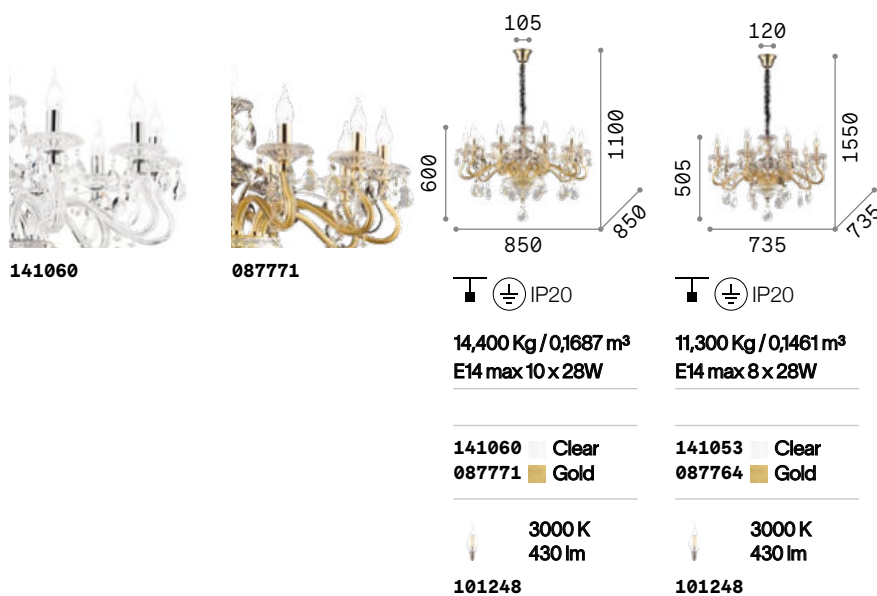

## Negresco

Metal frame with chrome or golden finish. Golden version with blown and gilded inside glass arms. Main structure composed of cut crystal blocks. Clear glass and cut crystal decorative elements. Velvet chain cover.

## Tiepolo

Blown and hand finished glass chandelier with chrome metal details. Crystal pendants composed of octagons and drops. Velvet chain cover.