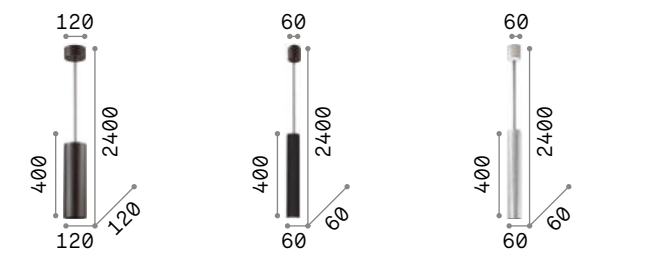

# Look new

Metal ceiling rose and diffuser with different finishes. Power cable coated with fabric adjustable in length. It fits replaceable bulbs. Faded chrome version with glass diffuser.

**LED** Bulbs LED GU10 7W and GU10 10W 3000 K included.

IP20 <b>2,950 Kg / 0,0092 m³</b> GU10 max 1x 50W	IP20 <b>0,990 Kg / 0,0029 m³</b> GU10 max 1x 28W	IP20 <b>0,990 Kg / 0,0029 m³</b> GU10 max 1x 28W
--	--	--

- |                |   |   |
|----------------|---|---|
| 158723 ■ Black | 104935 White<br>104942 Chrome<br>104928 ■ Black | 194806 Clear<br>141800 Silver<br>313894 Nickel <span style="color: red;">new</span><br>141817 Gold<br>259239 Brass<br>141794 Ant. Brass<br>141855 Copper<br>170589 Coffee |
|----------------|---|---|