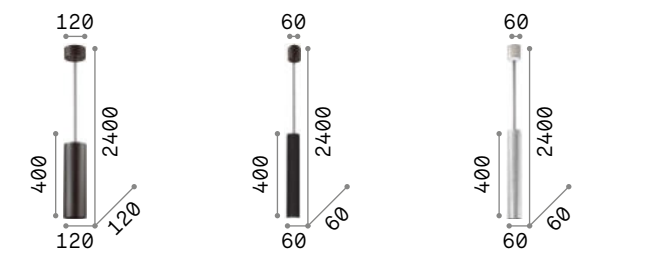

074

Look new

Metal ceiling rose and diffuser with different finishes. Power cable coated with fabric adjustable in length. It fits replaceable bulbs. Faded chrome version with glass diffuser.

LED Bulbs LED GU10 7W and GU10 10W 3000 K included.

104935 104942 104928 141800 313894 141817 259239 141794 141855 170589

2,950 Kg / 0,0092 m³ GU10 max 1x 50W
 0,990 Kg / 0,0029 m³ GU10 max 1x 28W
 0,990 Kg / 0,0029 m³ GU10 max 1x 28W

- 158723 ■ Black
- 104935 ■ White
- 104942 ■ Chrome
- 104928 ■ Black
- 194806 ■ Clear
- 141800 ■ Silver
- 313894 ■ Nickel
- 141817 ■ Gold
- 259239 ■ Brass
- 141794 ■ Ant. Brass
- 141855 ■ Copper
- 170589 ■ Coffee