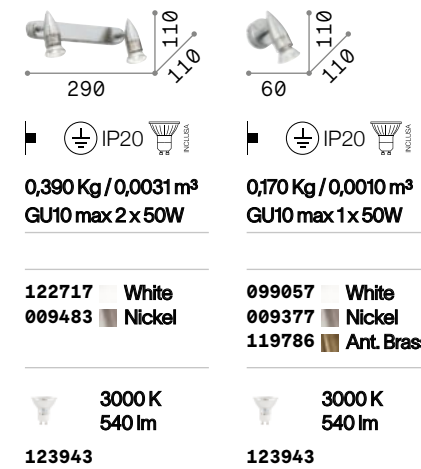

Oby

Matt white varnished metal frame with chromed junctions. Adjustable body with white plastic diffuser.

LED LED source 3000 K, 20.000 h life.

P. 325

Alfa

Metal structure with antique brass, satin white or satin nickel finish. Reflecting body is adjustable by rotation of the stem and inclination of the turning point.

LED Bulbs LED GU10 7W 3000 K included.
Cod. 123943

P. 330

Barber

Total metal base, junction and bulb socket cover. Adjustable body. Available version antique brass.

LED Bulbs LED GU10 7W 3000 K included.
Cod. 123943

Slem

Metal structure with white, chrome or satin nickel. Adjustable body: rotational and axially movable stem valve.

LED Bulbs LLED GU10 7W 3000 K included.
Cod. 123943

P. 330