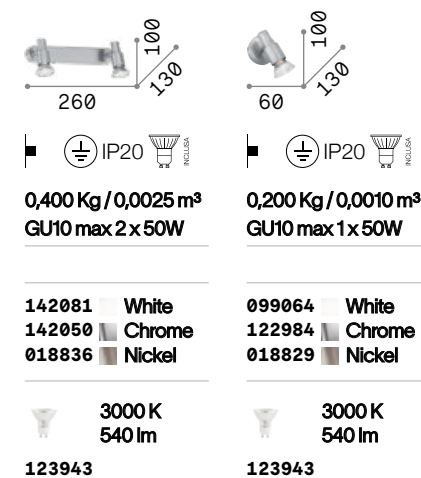

Oby

Matt white varnished metal frame with chromed junctions. Adjustable body with white plastic diffuser.

LED LED source 3000 K, 20.000 h life.

P. 325

Alfa

Metal structure with antique brass, satin white or satin nickel finish. Reflecting body is adjustable by rotation of the stem and inclination of the turning point.

LED Bulbs LED GU10 7W 3000 K included.
Cod. 123943

P. 330

Barber

Total metal base, junction and bulb socket cover. Adjustable body. Available version antique brass.

LED Bulbs LED GU10 7W 3000 K included.
Cod. 123943

Slem

Metal structure with white, chrome or satin nickel. Adjustable body: rotational and axially movable stem valve.

LED Bulbs LLED GU10 7W 3000 K included.
Cod. 123943

P. 330