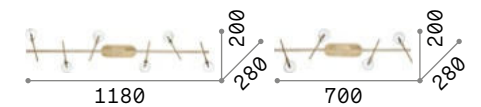

IP20

1,280 Kg / 0,0242 m³
G4 max 6 x 2W

200361 Brass

3000 K
200 lm
222257

0,960 Kg / 0,0142 m³
G4 max 4 x 2W

200354 Brass

3000 K
200 lm
222257