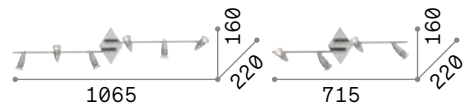

Alfa

Metal structure with satin white or satin nickel. Reflecting body is adjustable by rotation of the stem and inclination of the turning point.

LED Bulbs LED GU10 7W 3000 K included.
Cod. **123943**

IP20

1,140 Kg / 0,0196 m³
GU10 max 6 x 50W

122748 White
006338 Nickel

3000 K
540 lm

123943

1,070 Kg / 0,0158 m³
GU10 max 4 x 50W

122731 White
006321 Nickel

3000 K
540 lm

123943

P. 427

Slem

Metal structure with white, chrome or satin nickel. Adjustable body: rotational and axially movable stem valve.

LED Bulbs LED GU10 7W 3000 K included.
Cod. **123943**

IP20

1,070 Kg / 0,0152 m³
GU10 max 4 x 50W