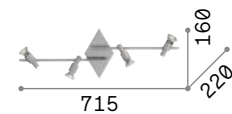

Alfa

Metal structure with satin white or satin nickel. Reflecting body is adjustable by rotation of the stem and inclination of the turning point.

LED Bulbs LED GU10 7W 3000 K included.
Cod. **123943**

IP20

1,140 Kg / 0,0196 m³
GU10 max 6 x 50W

122748 White
006338 Nickel

3000 K
540 lm

123943

1,070 Kg / 0,0158 m³
GU10 max 4 x 50W

122731 White
006321 Nickel

3000 K
540 lm

123943

P. 427

Slem

Metal structure with white, chrome or satin nickel. Adjustable body: rotational and axially movable stem valve.

LED Bulbs LED GU10 7W 3000 K included.
Cod. **123943**

IP20

1,070 Kg / 0,0152 m³
GU10 max 4 x 50W