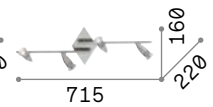

Alfa

Metal structure with satin white or satin nickel. Reflecting body is adjustable by rotation of the stem and inclination of the turning point.

LED Bulbs LED GU10 7W 3000 K included.
Cod. **123943**

IP20

1,140 Kg / 0,0196 m³
GU10 max 6 x 50W

122748 White
006338 Nickel

3000 K
540 lm

123943

IP20

1,070 Kg / 0,0158 m³
GU10 max 4 x 50W

122731 White
006321 Nickel

3000 K
540 lm

123943

P. 427

Slem

Metal structure with white, chrome or satin nickel. Adjustable body: rotational and axially movable stem valve.

LED Bulbs LED GU10 7W 3000 K included.
Cod. **123943**

IP20

1,070 Kg / 0,0152 m³
GU10 max 4 x 50W