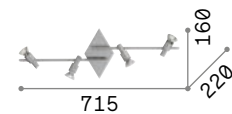

Alfa

Metal structure with satin white or satin nickel. Reflecting body is adjustable by rotation of the stem and inclination of the turning point.

LED Bulbs LED GU10 7W 3000 K included.
Cod. **123943**

IP20

1,140 Kg / 0,0196 m³
GU10 max 6 x 50W

122748 White
006338 Nickel

3000 K
540 lm

123943

IP20

1,070 Kg / 0,0158 m³
GU10 max 4 x 50W

122731 White
006321 Nickel

3000 K
540 lm

123943

P. 427

Slem

Metal structure with white, chrome or satin nickel. Adjustable body: rotational and axially movable stem valve.

LED Bulbs LED GU10 7W 3000 K included.
Cod. **123943**

IP20

1,070 Kg / 0,0152 m³
GU10 max 4 x 50W