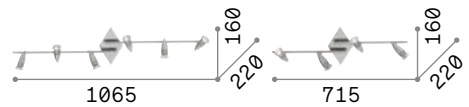

Alfa

Metal structure with satin white or satin nickel. Reflecting body is adjustable by rotation of the stem and inclination of the turning point.

LED Bulbs LED GU10 7W 3000 K included.
Cod. **123943**

IP20

1,140 Kg / 0,0196 m³
GU10 max 6 x 50W

122748 White
006338 Nickel

3000 K
540 lm

123943

IP20

1,070 Kg / 0,0158 m³
GU10 max 4 x 50W

122731 White
006321 Nickel

3000 K
540 lm

123943

P. 427

Slem

Metal structure with white, chrome or satin nickel. Adjustable body: rotational and axially movable stem valve.

LED Bulbs LED GU10 7W 3000 K included.
Cod. **123943**

IP20

1,070 Kg / 0,0152 m³
GU10 max 4 x 50W