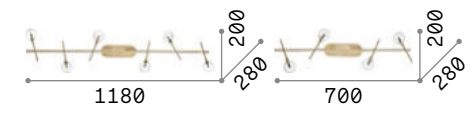

IP20

1,280 Kg / 0,0242 m³
G4 max 6 x 2W

200361 Brass

3000 K
200 lm

222257