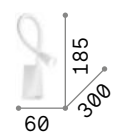

Goose

Cast aluminum body and diffuser with colored matt powder coating. Flexible arm covered with silicone rubber.

LED LED source 3000 K, 30.000 h life.

ON OFF Lamp with integrated switch.

IP20

0,430 Kg / 0,0040 m³
LED 3W / 200 lm

142708 ■ White
142692 ■ Black

Dynamo

Metal base and flexible arm available with chrome, nickel or antique brass finish. Freely adjustable diffuser. Switch bottom on the base.

LED LED source 4000 K, 20.000 h life.