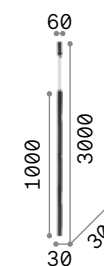

Ultrathin ^{new}

Metal ceiling cup and diffuser plated chrome or with matt white or black varnish finish. Electrical cable coated with fabric. DALI/Push dimmable version available for the black round model.

LED Led source 3000 K, 20.000 h life.

142913 321783
156699 321813

194196, 194202

0,670 Kg / 0,0036 m³
LED 11,5W / 1150 lm / 51°

0,860 Kg / 0,0036 m³
LED 11,5W / 1150 lm / 51°

0,460 Kg / 0,0036 m³
LED 11,5W / 1150 lm / 51°

0,450 Kg / 0,0019 m³
LED 11,5W / 1150 lm / 51°

- 142906 White On-Off
- 164878 Chrome On-Off
- 142913 Black On-Off
- 321783 Black Dal/Push^{new}

- 194172 White
- 194196 Black

- 156682 White On-Off
- 187662 Chrome On-Off
- 156699 Black On-Off
- 321813 Black Dal/Push^{new}

- 194189 White
- 194202 Black

Ø80

Ø81