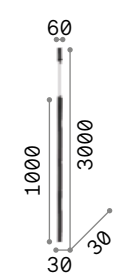

Ultrathin ^{new}

Metal ceiling cup and diffuser plated chrome or with matt white or black varnish finish. Electrical cable coated with fabric. DALI/Push dimmable version available for the black round model.

LED Led source 3000 K, 20.000 h life.

142913 321783
156699 321813

194196, 194202

0,670 Kg / 0,0036 m³
LED 11,5W / 1150 lm / 51°

0,860 Kg / 0,0036 m³
LED 11,5W / 1150 lm / 51°

0,460 Kg / 0,0036 m³
LED 11,5W / 1150 lm / 51°

0,450 Kg / 0,0019 m³
LED 11,5W / 1150 lm / 51°

- 142906 White On-Off
- 164878 Chrome On-Off
- 142913 Black On-Off
- 321783 Black Dal/Push^{new}

- 194172 White
- 194196 Black

- 156682 White On-Off
- 187662 Chrome On-Off
- 156699 Black On-Off
- 321813 Black Dal/Push^{new}

- 194189 White
- 194202 Black

Ø80

Ø81