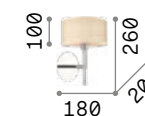

Hilton

Chrome metal frame. PVC foil shade covered in white fabric. Close on the top with acid-etched glass.

LED Bulbs LED G9 4W 3000 K included.
Cod. **209043**

IP20
0,700 Kg / 0,0105 m³
G9 max 1x 40W

075471 White

305486
3000 K
510 lm

P. 195 **P. 501** **P. 563**

Woody

Chrome metal frame. PVC or fabric shade.

LED Bulbs LED G9 4W 3000 K included.
Cod. **209043**

143156

087665

IP20
0,460 Kg / 0,0100 m³
G9 max 1x 40W