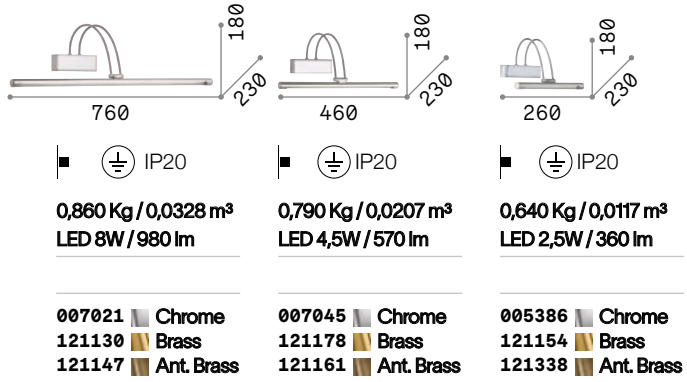

# Bow

Metal frame available with antique brass, chrome or satin brass finish. Reclining LED diffuser. Switch button on the base.

**LED** LED source 3000 K, 20.000 h life.

**ON OFF** Lamp with integrated switch.

# Mirror-10

Metal frame with antique brass, chrome or satin nickel finish. Adjustable diffuser.

**LED** Bulbs LED G9 4W 3000 K included. Cod. 209043

# Mirror-20

Metal frame with antique brass, chrome or brass finish. Freely adjustable diffuser.

**LED** Bulbs LED G9 4W 3000 K included. Cod. 209043