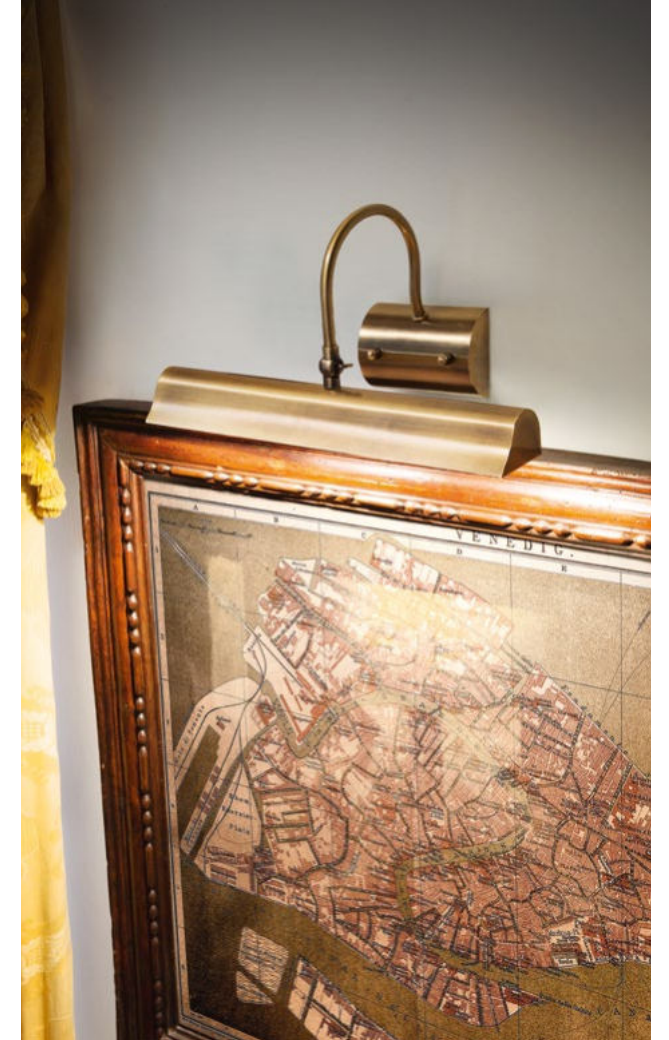

# Bow

Metal frame available with antique brass, chrome or satin brass finish. Reclining LED diffuser. Switch button on the base.

**LED** LED source 3000 K, 20.000 h life.

**ON OFF** Lamp with integrated switch.

# Mirror-10

Metal frame with antique brass, chrome or satin nickel finish. Adjustable diffuser.

**LED** Bulbs LED G9 4W 3000 K included. Cod. 209043

# Retrò

Totally metal base, arm and diffuser with brass finish. Adjustable diffuser.

# Mirror-20

Metal frame with antique brass, chrome or brass finish. Freely adjustable diffuser.

**LED** Bulbs LED G9 4W 3000 K included. Cod. 209043