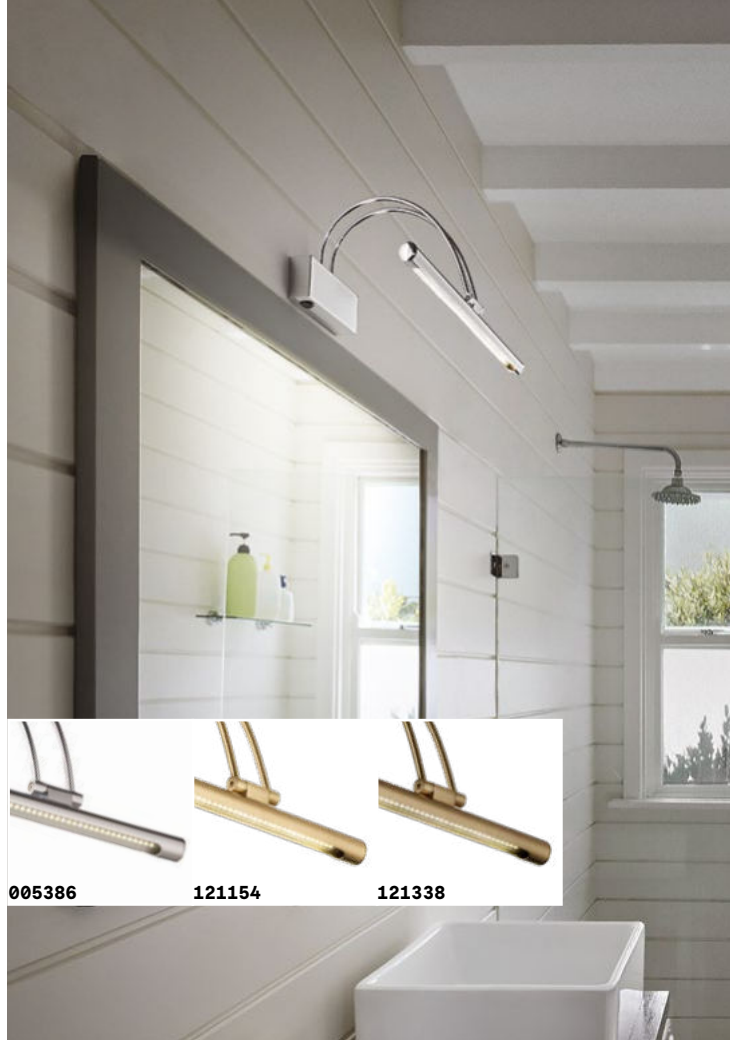

# Bow

Metal frame available with antique brass, chrome or satin brass finish. Reclining LED diffuser. Switch button on the base.

**LED** LED source 3000 K, 20.000 h life.

**ON OFF** Lamp with integrated switch.

# Mirror-10

Metal frame with antique brass, chrome or satin nickel finish. Adjustable diffuser.

**LED** Bulbs LED G9 4W 3000 K included. Cod. 209043

# Retrò

Totally metal base, arm and diffuser with brass finish. Adjustable diffuser.

# Mirror-20

Metal frame with antique brass, chrome or brass finish. Freely adjustable diffuser.

**LED** Bulbs LED G9 4W 3000 K included. Cod. 209043