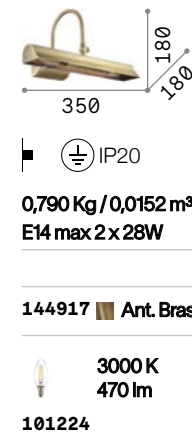

Retrò

Totally metal base, arm and diffuser with brass finish. Adjustable diffuser.