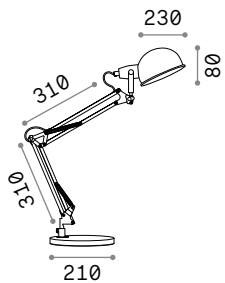

ON
OFF Lamp with integrated switch.

IP20

2,400 Kg / 0,0109 m³
E14 max 1x25W

313351 **Nickel** new
313344 **Black** new
313368 **Ant. Brass** new

3000 K
480 lm

101200

145198 145204 145211

Truman

ON
OFF Lamp with integrated switch.

IP20

2,380 Kg / 0,0283 m³
E27 max 1x60W

145198 **White**
145204 **Grey**
145211 **Black**

3000 K
430 lm

101279

Lawyer

Metal frame available with brass, chrome or antique brass finish. Blown overlay glass diffuser.

ON
OFF Lamp with integrated switch.

IP20

1,850 Kg / 0,0373 m³
E27 max 1x60W

045047 **Chrome**
013657 **Brass**
045030 **Ant. Brass**

3000 K
910 lm

119571