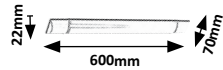

BATTEN LIGHT

I450

I451

I452

I453

illustration

I450

LED / 10W
(800lm, 4000K) incl.
IP20
white