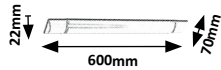

BATTEN LIGHT

I450

I451

I452

I453

illustration

I450

LED / 10W
(800lm, 4000K) incl.
IP20
white