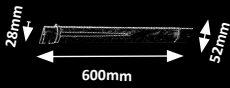

DROP LIGHT

I454

I455

I454

LED / 20W
(1600lm, 4000K) incl.
IP65
white

I455

LED / 40W
(3200lm, 4000K) incl.
IP65
white