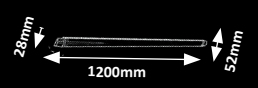

DROP LIGHT

I454

I455

I454

LED / 20W
(1600lm, 4000K) incl.
IP65
white

I455

LED / 40W
(3200lm, 4000K) incl.
IP65
white