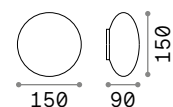

Bubble

Turned die-cast aluminum body with powder coating. Matt white plastic diffuser.

0,480 Kg / 0,0031 m³
G9 max 2x15W

158907 White

 4000 K
530 lm
307879

 P. 814

Clio ^{new}

Modular fitting with turned die-cast aluminum frame, finished with anthracite, white, grey, black anda coffee powder coating. Plastic diffuser with matt white finish.

0,680 Kg / 0,0039 m³
E27 max 1x42W

146775 White
146782 Grey
145228 Anthracit.
146799 Black
326788 Coffee ^{new}

 4000 K
600 lm
151960

 P. 808
 P. 808
 P. 906

0,540 Kg / 0,0171 m³

145068 White

0,520 Kg / 0,0144 m³