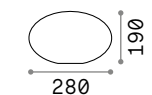

Bubble

Turned die-cast aluminum body with powder coating. Matt white plastic diffuser.

0,480 Kg / 0,0031 m³
G9 max 2x15W

158907 White

 4000 K
530 lm
307879

 P. 814

Clio ^{new}

Modular fitting with turned die-cast aluminum frame, finished with anthracite, white, grey, black anda coffee powder coating. Plastic diffuser with matt white finish.

0,680 Kg / 0,0039 m³
E27 max 1x42W

146775 White
146782 Grey
145228 Anthracit.
146799 Black
326788 Coffee ^{new}

 4000 K
600 lm
151960

 P. 808
 P. 808
 P. 906

0,540 Kg / 0,0171 m³

145068 White

0,520 Kg / 0,0144 m³