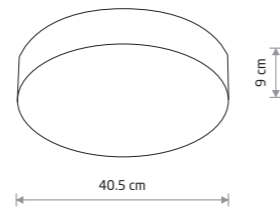

ARENA SENSOR

painting steel, plastic PMMA

10186 10181 10177

3x E14, max 10W only LED

ARENA LED

painting steel, plastic PMMA

10185 10180

10183 10176

WHITE P004 RAL 9003 GRAPHITE P010 RAL 7016 SILVER P006 RAL 9006 BLACK P013 RAL 9005