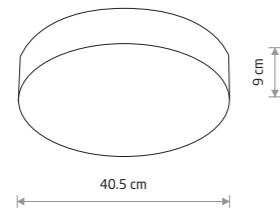

### ARENA

painting steel, plastic PMMA

10184 10178

10182 10175

3x E14, max 10W only LED