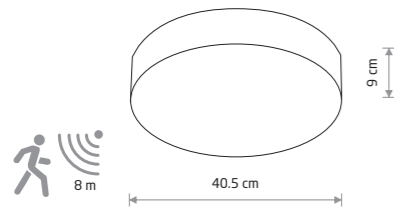

### ARENA

painting steel, plastic PMMA

10184 10178

10182 10175

3x E14, max 10W only LED