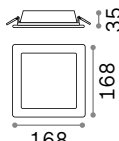

LED SMD AND DRIVER Included

Power	Beam	Lumen	CCT	Finish	Code
10 W	110°	1200 lm	3000 K	White	123981

① 100 x 100 mm
0,270 Kg/0,0012 m³