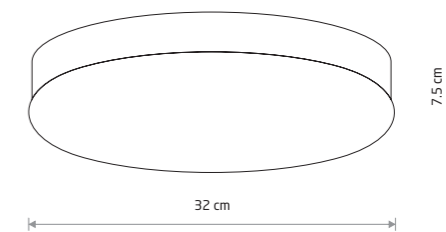

QUAD 10471

QUAD SENSOR 10472

**QUAD**

painting steel, plastic PMMA

- 10470
- 10471
- 4xGX53, max 15W only LED

**QUAD SENSOR**

painting steel, plastic PMMA

- 10472
- 10473
- 4xGX53, max 15W only LED

KASAI 9490

KASAI 7952

**KASAI**

glass, chrome plated steel

- 9490
- 2xE27, max 10W only LED

glass, brushed stainless steel

- 9491
- 2xE27, max 10W only LED

glass, painted steel

- 7952
- 2xE27, max 10W only LED

**KASAI SENSOR**

glass, chrome plated steel

- 8827
- 2xE27, max 10W only LED

glass, brushed stainless steel

- 8828
- 2xE27, max 10W only LED