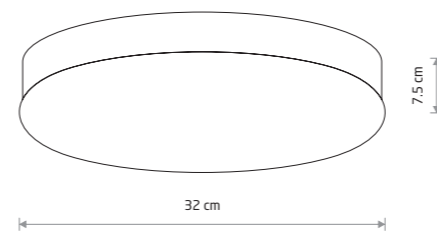

QUAD 10471

QUAD SENSOR 10472

**QUAD**

painting steel, plastic PMMA

- 10470
- 10471
- 4xGX53, max 15W only LED

**QUAD SENSOR**

painting steel, plastic PMMA

- 10472
- 10473
- 4xGX53, max 15W only LED

KASAI 9490

KASAI 7952

**KASAI**

glass, chrome plated steel

- 9490
- 2xE27, max 10W only LED

glass, brushed stainless steel

- 9491
- 2xE27, max 10W only LED

glass, painted steel

- 7952
- 2xE27, max 10W only LED

**KASAI SENSOR**

glass, chrome plated steel

- 8827
- 2xE27, max 10W only LED

glass, brushed stainless steel

- 8828
- 2xE27, max 10W only LED