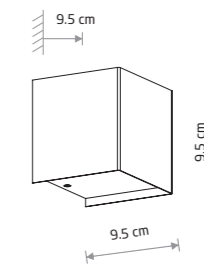

CUBE

painting steel, glass

5266 5272

1xG9, max 10W only LED