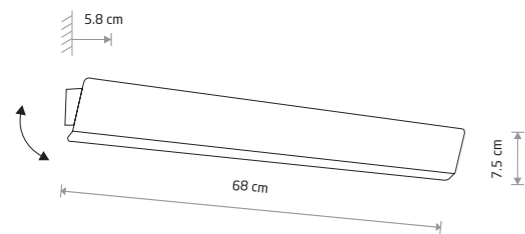

WING LED 7543

WING LED

painting steel

7543 7550

1xLED TUBE T8, max 11W, included

TUBE 9317

TUBE

painting aluminum

LIA LED

painting aluminum

6913

| Name | Size | Power | Colour temp. | Luminous flux | Beam angle | Colour Rendering Index (CRI) | Input | Power factor | LED driver | Lifetime | Material |
|-------------|-------|---------|--------------|---------------|------------|------------------------------|----------------------|--------------|------------|----------|-------------|
| LED TUBE T8 | 60 cm | 11W LED | 3000K | 1700 lm | 120° | ≥80 | ~220-230 V, 50/60 Hz | >0,5 | INCL | 30000h | CLEAR GLASS |