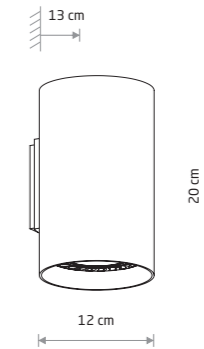

WING LED 7543

WING LED

painting steel

7543 7550

1xLED TUBE T8, max 11W, included

TUBE 9317

TUBE

painting aluminum

9317 9320

2xGU10 ES111, max 15W only LED

CUBE 5266

CUBE

painting steel, glass

5266 5272

1xG9, max 10W only LED

LIA LED 6913

LIA LED

painting aluminum

6913

| Name | Size | Power | Colour temp. | Luminous flux | Beam angle | Colour Rendering Index (CRI) | Input | Power factor | LED driver | Lifetime | Material |
|-------------|-------|---------|--------------|---------------|------------|------------------------------|----------------------|--------------|------------|----------|-------------|
| LED TUBE T8 | 60 cm | 11W LED | 3000K | 1700 lm | 120° | ≥80 | ~220-230 V, 50/60 Hz | >0,5 | INCL | 30000h | CLEAR GLASS |

| Item No. | Power | Colour temp. | Luminous flux | Beam angle | Colour Rendering Index (CRI) | Input | Safety type | Power factor | Ingress protection | Lifetime |
|----------|--------|--------------|---------------|------------|------------------------------|----------------------|-------------|--------------|--------------------|----------|
| 6913 | 7W LED | 3000K | 460 lm | 89° | ≥80 | ~220-230 V, 50/60 Hz | ⊕ | >0,5 | IP20 | 10000h |