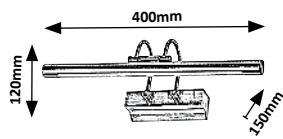

LUDOVIC

I496

I498

I496 (M) (P)

LED / 9W
(810lm, 3000K) incl.
IP20
bronze

5 998250 314969

I498 (M) (P)

LED / 13W
(1170lm, 3000K) incl.
IP20
bronze