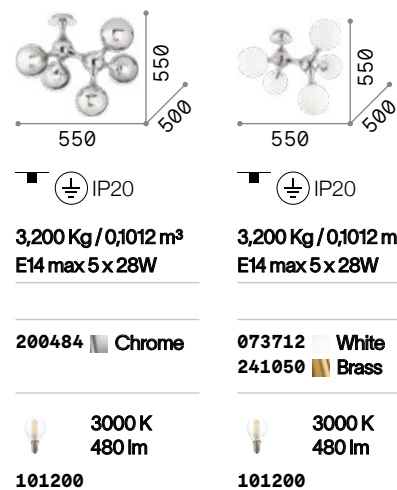

## Nodi

Chrome or satin brass metal frame. White acid-etched blown or transparent or chrome glass diffusers.

## Nodino

Metal frame with chrome or matt white paint finish. White acid-etched blown glass diffuser.

**LED** Bulbs LED G9 4W 3000 K included.  
Cod. 209043