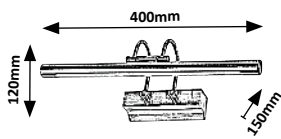

LUDOVIC

I496

I498

I496 (M) (P)

LED / 9W
(810lm, 3000K) incl.
IP20
bronze

5 998250 314969

I498 (M) (P)

LED / 13W
(1170lm, 3000K) incl.
IP20
bronze