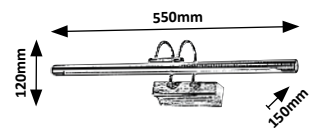

LUDOVIC

I496

I498

I496 (M) (P)

LED / 9W
(810lm, 3000K) incl.
IP20
bronze

5 998250 314969

I498 (M) (P)

LED / 13W
(1170lm, 3000K) incl.
IP20
bronze