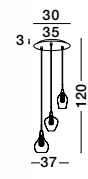

**FILO - 1500202831**

Chrome Aluminium  
Clear Glass & Gold Frame  
LED G9 1x5 Watt 230 Volt  
IP20 Bulb Excluded  
D: 14 H1: 19 H2: 120 cm

**FILO - 1500202821**

Chrome Aluminium  
Clear Glass & Gold Frame  
LED G9 1x5 Watt 230 Volt  
IP20 Bulb Excluded  
D: 18 H1: 19 H2: 120 cm

**FILO - 1500202811**

Chrome Aluminium  
Clear Glass & Gold Frame  
LED G9 1x5 Watt 230 Volt  
IP20 Bulb Excluded  
D: 16 H1: 20 H2: 120 cm

**FILO - 1500202803**

Chrome Aluminium  
Clear Glass & Gold Frame  
LED G9 5x5 Watt 230 Volt  
IP20 Bulb Excluded  
D: 37 H: 120 cm

**FILO - 1500202805**

Chrome Aluminium  
Clear Glass & Gold Frame  
LED G9 5x5 Watt 230 Volt  
IP20 Bulb Excluded  
D: 40 H: 120 cm