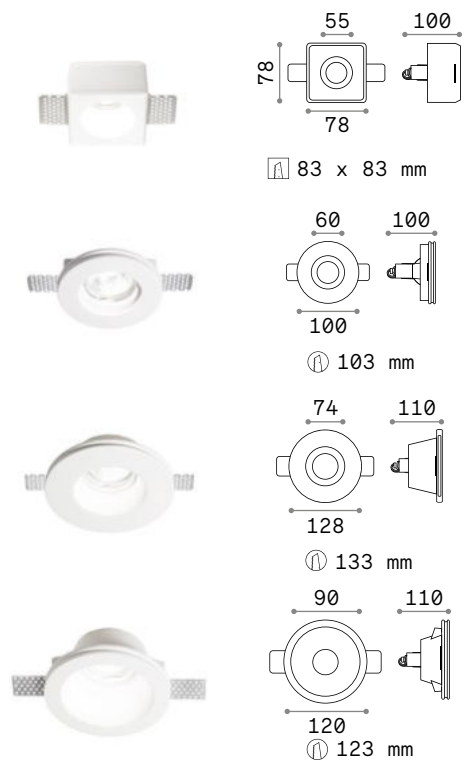

Samba

IP20 GYPSUM

GU10 Not included - Recommended bulb 108292

Power	Weight	Volume	Finish	Code
max 35W	0,360 Kg	0,0016 m ³	White	230580

Power	Weight	Volume	Finish	Code
max 35W	0,240 Kg	0,0018 m ³	White	150307

Power	Weight	Volume	Finish	Code
max 35W	0,450 Kg	0,0032 m ³	White	150130

Power	Weight	Volume	Finish	Code
max 50W	0,420 Kg	0,0036 m ³	White	139012

GU10 Not included - Recommended bulb 108292

Power	Weight	Volume	Finish	Code
max 35W	0,330 Kg	0,0016 m ³	White	229997

Power	Weight	Volume	Finish	Code
max 35W	0,330 Kg	0,0019 m ³	White	150291

Power	Weight	Volume	Finish	Code
max 35W	0,600 Kg	0,0037 m ³	White	150116

Glass diffuser

Power	Weight	Volume	Finish	Code
max 50W	0,430 Kg	0,0023 m ³	White	139029