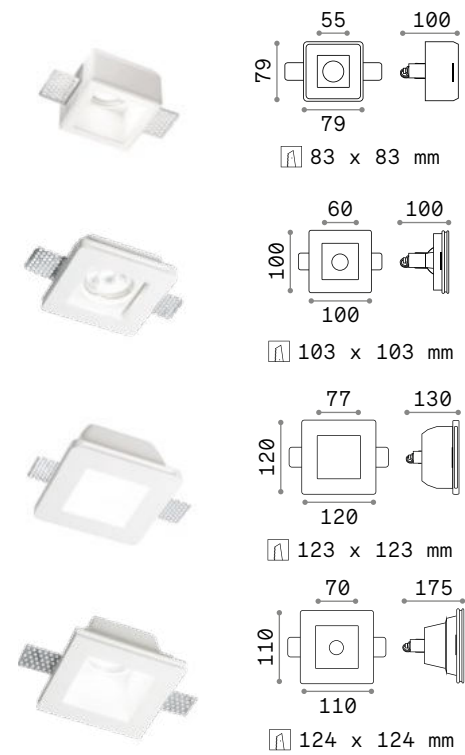

Samba

IP20 GYPSUM

GU10 Not included - Recommended bulb 108292

Power	Weight	Volume	Finish	Code
max 35W	0,360 Kg	0,0016 m ³	White	230580

Power	Weight	Volume	Finish	Code
max 35W	0,240 Kg	0,0018 m ³	White	150307

Power	Weight	Volume	Finish	Code
max 35W	0,450 Kg	0,0032 m ³	White	150130

Power	Weight	Volume	Finish	Code
max 50W	0,420 Kg	0,0036 m ³	White	139012

GU10 Not included - Recommended bulb 108292

Power	Weight	Volume	Finish	Code
max 35W	0,330 Kg	0,0016 m ³	White	229997

Power	Weight	Volume	Finish	Code
max 35W	0,330 Kg	0,0019 m ³	White	150291

Power	Weight	Volume	Finish	Code
max 35W	0,600 Kg	0,0037 m ³	White	150116

Glass diffuser

Power	Weight	Volume	Finish	Code
max 50W	0,430 Kg	0,0023 m ³	White	139029