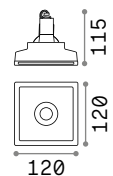

## Zephyr

IP20 GYPSUM

123 x 123 mm  
0,880 Kg/0,0032 m<sup>3</sup>

GU10 Not included - Recommended bulb 108292

Power	Finish	Code
max 35W	White	150284

20° 110° 207 x 207 mm  
1,350 Kg/0,0075 m<sup>3</sup>

GU10 Not included - Recommended bulb 108292

## Chill new

IP20 CRI ≥80 25.000 h ALUMINUM

68 mm  
0,050 Kg/0,0003 m<sup>3</sup>

LED SMD Driver ON/OFF included

Power	Beam	Lumen	CCT	Finish	Code
7W	100°	680 lm	3000 K	White	316772
				Black	327723
		700 lm	4000 K	White	327747
				Black	327730