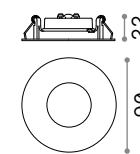

## Zephyr

IP20 GYPSUM

123 x 123 mm  
0,880 Kg/0,0032 m<sup>3</sup>

GU10 Not included - Recommended bulb 108292

Power	Finish	Code
max 35W	White	150284

20° 110° 207 x 207 mm  
1,350 Kg/0,0075 m<sup>3</sup>

GU10 Not included - Recommended bulb 108292

## Chill new

IP20 CRI ≥80 25.000 h ALUMINUM

68 mm  
0,050 Kg/0,0003 m<sup>3</sup>

LED SMD Driver ON/OFF included

Power	Beam	Lumen	CCT	Finish	Code
7W	100°	680 lm	3000 K	White	316772
				Black	327723
		700 lm	4000 K	White	327747
				Black	327730