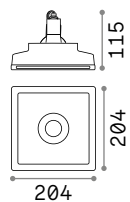

## Zephyr

IP20 GYPSUM

123 x 123 mm  
0,880 Kg/0,0032 m<sup>3</sup>

GU10 Not included - Recommended bulb 108292

Power	Finish	Code
max 35W	White	150284

20° 110° 207 x 207 mm  
1,350 Kg/0,0075 m<sup>3</sup>

GU10 Not included - Recommended bulb 108292

## Chill new

IP20 CRI ≥80 25.000 h ALUMINUM

68 mm  
0,050 Kg/0,0003 m<sup>3</sup>

LED SMD Driver ON/OFF included

Power	Beam	Lumen	CCT	Finish	Code
7W	100°	680 lm	3000 K	White	316772
				Black	327723
		700 lm	4000 K	White	327747
				Black	327730