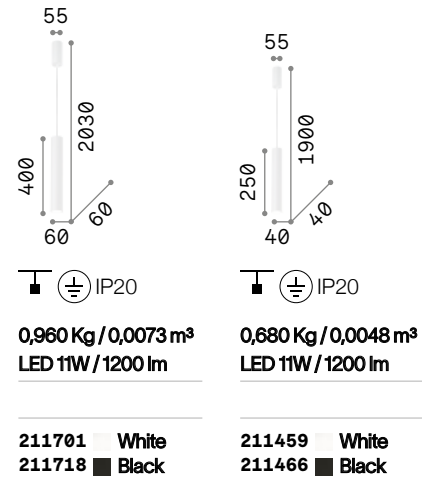

# Tube

White or black powder coated aluminum ceiling cup and body. Power cable coated with fabric. Integrated LED light emission.

**LED** Led source 3000 K, 35.000 h life.