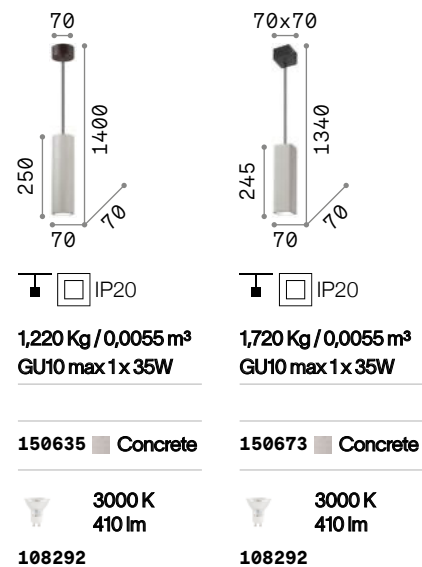

Oak

Metal ceiling cup with matt varnish finish. Concrete diffuser. Electrical cable coated with fabric.