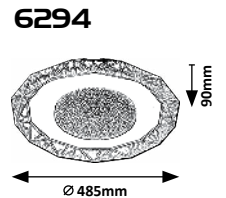

JILLIAN

CORALIA

SIREN

6966 (M) (A)

LED / 18W
(1800lm, 3000K) incl.
IP20 • 19842
tinted colour

6967 (M) (A)

LED / 24W
(2400lm, 3000K) incl.
IP20 • 19843
tinted colour

1518 (M) (P)

LED / 48W
(3476lm, 3000K-6500K) incl.
IP20 • 19728 • 508
transparent/chrome

1519 (M) (P)

LED / 72W
(5728lm, 3000K-6500K) incl.
IP20 • 19729 • 508
transparent/chrome

6294 (M) (P)

LED / 50W
(3390lm, 4000K) incl.
IP20 • 19815
white