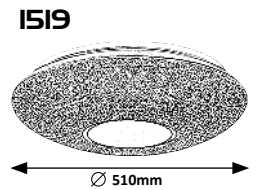

JILLIAN

CORALIA

SIREN

6966 (M) (A)

LED / 18W
(1800lm, 3000K) incl.
IP20 • 19842
tinted colour

6967 (M) (A)

LED / 24W
(2400lm, 3000K) incl.
IP20 • 19843
tinted colour

1518 (M) (P)

LED / 48W
(3476lm, 3000K-6500K) incl.
IP20 • 19728 • 508
transparent/chrome

1519 (M) (P)

LED / 72W
(5728lm, 3000K-6500K) incl.
IP20 • 19729 • 508
transparent/chrome

6294 (M) (P)

LED / 50W
(3390lm, 4000K) incl.
IP20 • 19815
white