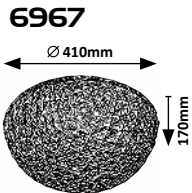

JILLIAN

CORALIA

SIREN

6966 (M) (A)

LED / 18W
(1800lm, 3000K) incl.
IP20 • 19842
tinted colour

6967 (M) (A)

LED / 24W
(2400lm, 3000K) incl.
IP20 • 19843
tinted colour

1518 (M) (P)

LED / 48W
(3476lm, 3000K-6500K) incl.
IP20 • 19728 • 508
transparent/chrome

1519 (M) (P)

LED / 72W
(5728lm, 3000K-6500K) incl.
IP20 • 19729 • 508
transparent/chrome

6294 (M) (P)

LED / 50W
(3390lm, 4000K) incl.
IP20 • 19815
white