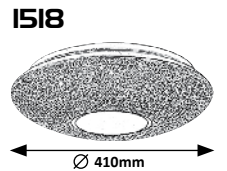

JILLIAN

CORALIA

SIREN

6966 (M) (A)

LED / 18W
(1800lm, 3000K) incl.
IP20 • 19842
tinted colour

6967 (M) (A)

LED / 24W
(2400lm, 3000K) incl.
IP20 • 19843
tinted colour

1518 (M) (P)

LED / 48W
(3476lm, 3000K-6500K) incl.
IP20 • 19728 • 508
transparent/chrome

1519 (M) (P)

LED / 72W
(5728lm, 3000K-6500K) incl.
IP20 • 19729 • 508
transparent/chrome

6294 (M) (P)

LED / 50W
(3390lm, 4000K) incl.
IP20 • 19815
white