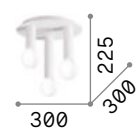

## Petit new

Plated or matt varnished metal body. Fastening system without visible screws. Available finishes: white, brass and black.

**LED** Bulbs LED E27 8W Globo D95 3000 K included in models: **232966**, **232980** and **233031**. Cod. **101330**

232966    232980    233031

IP20

3,000 Kg / 0,0499 m<sup>3</sup>  
E27 max 6x 42W

327983 White  
327976 Black  
301532 Brass

3000 K  
950 lm  
101330

IP20

1,570 Kg / 0,0294 m<sup>3</sup>  
E27 max 3x 42W

new 327969 White  
new 327952 Black  
new 301525 Brass

3000 K  
950 lm  
101330

IP20

0,790 Kg / 0,0071 m<sup>3</sup>  
E27 max 1x 42W

new 232966 White  
new 232980 Black  
new 233031 Brass

3000 K  
950 lm  
101330

## Winery

Enamelled ceramic body with integrated bulb socket with shiny white or black enamel finish.

IP20

0,290 Kg / 0,0004 m<sup>3</sup>  
E27 max 1x 60W

155227 White  
155142 Black

3000 K  
1120 lm  
101323