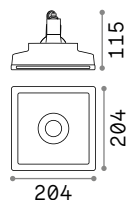

Zephyr

IP20 GYPSUM

123 x 123 mm
0,880 Kg/0,0032 m³

GU10 Not included - Recommended bulb 108292

Power	Finish	Code
max 35W	White	150284

20° 110° 207 x 207 mm
1,350 Kg/0,0075 m³

GU10 Not included - Recommended bulb 108292

Power	Finish	Code
max 35W	White	155722

796

Chill new

IP20 CRI ≥80 25.000 h ALUMINUM

68 mm
0,050 Kg/0,0003 m³

LED SMD Driver ON/OFF included

Power	Beam	Lumen	CCT	Finish	Code
7W	100°	680 lm	3000 K	White	316772
				Black	327723
		700 lm	4000 K	White	327747
				Black	327730