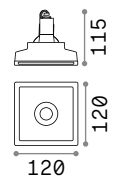

Zephyr

IP20 GYPSUM

123 x 123 mm
0,880 Kg/0,0032 m³

GU10 Not included - Recommended bulb 108292

Power	Finish	Code
max 35W	White	150284

20° 110° 207 x 207 mm
1,350 Kg/0,0075 m³

GU10 Not included - Recommended bulb 108292

Power	Finish	Code
max 35W	White	155722

796

Chill new

IP20 CRI ≥80 25.000 h ALUMINUM

68 mm
0,050 Kg/0,0003 m³

LED SMD Driver ON/OFF included

Power	Beam	Lumen	CCT	Finish	Code
7W	100°	680 lm	3000 K	White	316772
				Black	327723
		700 lm	4000 K	White	327747
				Black	327730