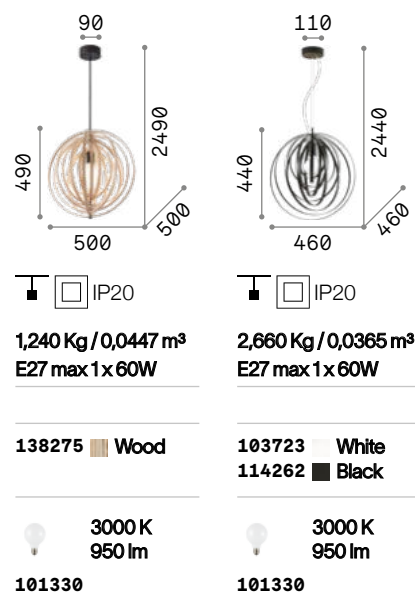

Disco

Rotating circular decorative elements adjustable at will. Available in metal with white or matt black finish and in natural wood.

138275

103723

114262

Konse

Totally metal frame and decorative elements. Satin dark gold varnish finish.