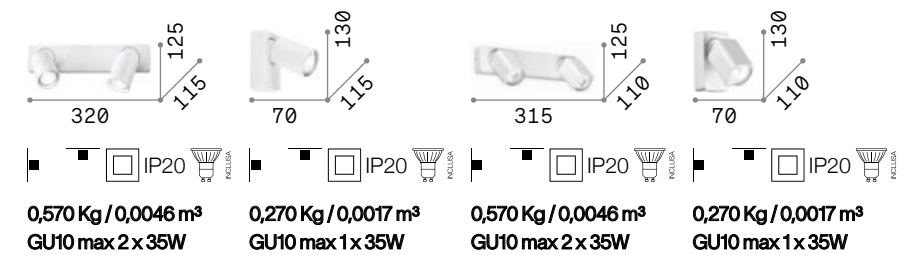

Mouse

Metal base, frame and diffuser finished with matt varnish and chrome details. Adjustable diffusers. Available finishes: white or black.

IP20
0,910 Kg / 0,0067 m³
GU10 max 2 x 50W

073545 White
156705 Black

3000 K
410 lm
108292

IP20
0,450 Kg / 0,0034 m³
GU10 max 1 x 50W

073521 White
073569 Black

3000 K
410 lm
108292

P. 324 P. 704

Spot

Metal base, frame and diffusers finished with matt varnish and chrome details. Adjustable diffusers. Available finishes: white or black.

IP20
0,610 Kg / 0,0060 m³
GU10 max 2 x 50W

156736 White
156743 Black

3000 K
410 lm
108292

IP20
0,410 Kg / 0,0037 m³
GU10 max 1 x 50W

156729 White
115481 Black

3000 K
410 lm
108292

P. 324 P. 704

Rudy ^{new}

White or black powder coated die-cast aluminium frame. Adjustable diffusers: they can be rotated and reclined.

LED Bulbs LED GU10 7W 3000 K included.
Cod. 123943

P. 326

0,570 Kg / 0,0046 m³ GU10 max 2 x 35W
0,270 Kg / 0,0017 m³ GU10 max 1 x 35W
0,570 Kg / 0,0046 m³ GU10 max 2 x 35W
0,270 Kg / 0,0017 m³ GU10 max 1 x 35W