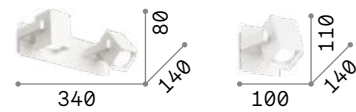

Mouse

Metal base, frame and diffuser finished with matt varnish and chrome details. Adjustable diffusers. Available finishes: white or black.

IP20
0,910 Kg / 0,0067 m³
GU10 max 2 x 50W

073545 White
156705 Black

3000 K
410 lm
108292

IP20
0,450 Kg / 0,0034 m³
GU10 max 1 x 50W

073521 White
073569 Black

3000 K
410 lm
108292

P. 324 P. 704

Spot

Metal base, frame and diffusers finished with matt varnish and chrome details. Adjustable diffusers. Available finishes: white or black.

IP20
0,610 Kg / 0,0060 m³
GU10 max 2 x 50W

156736 White
156743 Black

3000 K
410 lm
108292

IP20
0,410 Kg / 0,0037 m³
GU10 max 1 x 50W

156729 White
115481 Black

3000 K
410 lm
108292

P. 324 P. 704

Rudy ^{new}

White or black powder coated die-cast aluminium frame. Adjustable diffusers: they can be rotated and reclined.

LED Bulbs LED GU10 7W 3000 K included.
Cod. 123943

P. 326

0,570 Kg / 0,0046 m³ GU10 max 2 x 35W
0,270 Kg / 0,0017 m³ GU10 max 1 x 35W
0,570 Kg / 0,0046 m³ GU10 max 2 x 35W
0,270 Kg / 0,0017 m³ GU10 max 1 x 35W