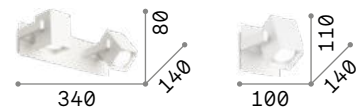

# Mouse

Metal base, frame and diffuser finished with matt varnish and chrome details. Adjustable diffusers. Available finishes: white or black.

IP20  
0,910 Kg / 0,0067 m<sup>3</sup>  
GU10 max 2 x 50W

073545 White  
156705 Black

3000 K  
410 lm  
108292

IP20  
0,450 Kg / 0,0034 m<sup>3</sup>  
GU10 max 1 x 50W

073521 White  
073569 Black

3000 K  
410 lm  
108292

P. 324 P. 704

# Spot

Metal base, frame and diffusers finished with matt varnish and chrome details. Adjustable diffusers. Available finishes: white or black.

IP20  
0,610 Kg / 0,0060 m<sup>3</sup>  
GU10 max 2 x 50W

156736 White  
156743 Black