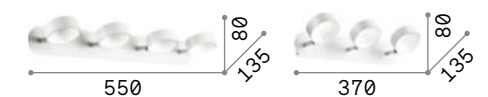

Mouse

Metal base, frame and diffuser finished with matt varnish and chrome details. Adjustable diffusers. Available finishes: white or black.

IP20
1,900 Kg / 0,0157 m³
GU10 max 4 x 50W

073583 White
156712 Black

3000 K
410 lm
108292 P. 422 P. 704

Spot

Metal base, frame and diffusers finished with matt varnish and chrome details. Adjustable diffusers. Available finishes: white or black.

IP20
1,320 Kg / 0,0139 m³
GU10 max 4 x 50W

156774 White
156781 Black

3000 K
410 lm
108292 P. 422 P. 704

Oby

Matt white varnished metal frame with chromed junctions. Adjustable body with white plastic diffuser.

LED LED source 3000 K, 20.000 h life.

P. 426

IP20 IP20
1,210 Kg / 0,0058 m³ LED 24W / 2800 lm
0,870 Kg / 0,0038 m³ LED 18W / 2100 lm

196718 White 196701 White