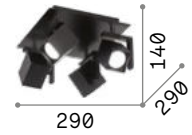

Mouse

Metal base, frame and diffuser finished with matt varnish and chrome details. Adjustable diffusers. Available finishes: white or black.

IP20
1,900 Kg / 0,0157 m³
GU10 max 4 x 50W

073583 White
156712 Black

3000 K
410 lm
108292 P. 422 P. 704

Spot

Metal base, frame and diffusers finished with matt varnish and chrome details. Adjustable diffusers. Available finishes: white or black.

IP20
1,320 Kg / 0,0139 m³
GU10 max 4 x 50W

156774 White
156781 Black

3000 K
410 lm
108292 P. 422 P. 704

Oby

Matt white varnished metal frame with chromed junctions. Adjustable body with white plastic diffuser.

LED LED source 3000 K, 20.000 h life.