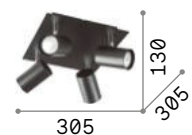

Mouse

Metal base, frame and diffuser finished with matt varnish and chrome details. Adjustable diffusers. Available finishes: white or black.

IP20
1,900 Kg / 0,0157 m³
GU10 max 4 x 50W

073583 White
156712 Black

3000 K
410 lm
108292 P. 422 P. 704

Spot

Metal base, frame and diffusers finished with matt varnish and chrome details. Adjustable diffusers. Available finishes: white or black.

IP20
1,320 Kg / 0,0139 m³
GU10 max 4 x 50W

156774 White
156781 Black

3000 K
410 lm
108292 P. 422 P. 704

Oby

Matt white varnished metal frame with chromed junctions. Adjustable body with white plastic diffuser.

LED LED source 3000 K, 20.000 h life.