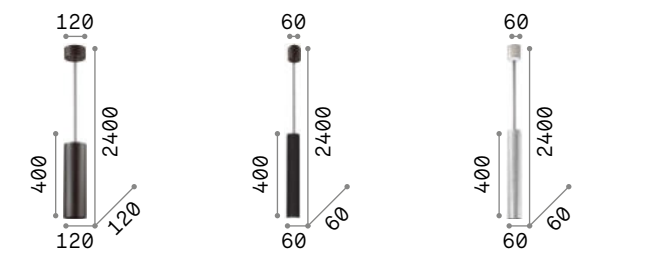

# Look new

Metal ceiling rose and diffuser with different finishes. Power cable coated with fabric adjustable in length. It fits replaceable bulbs. Faded chrome version with glass diffuser.

**LED** Bulbs LED GU10 7W and GU10 10W 3000 K included.

IP20 <b>2,950 Kg / 0,0092 m<sup>3</sup></b> <b>GU10 max 1x 50W</b>	IP20 <b>0,990 Kg / 0,0029 m<sup>3</sup></b> <b>GU10 max 1x 28W</b>	IP20 <b>0,990 Kg / 0,0029 m<sup>3</sup></b> <b>GU10 max 1x 28W</b>
--	--	--