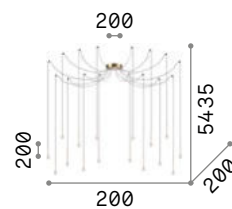

Fish

Black varnished metal ceiling rose, pole and diffuser. Steel cable with chromed metal support. Integrated LED with opal color screen.

LED LED source 3000 K, 20.000 h life.

IP20

6,790 Kg / 0,0377 m³
LED 37W / 2800 lm

196992 ■ Black

Pop

Metal ceiling cup, frame and bulb socket cover with black matt varnish finish. Cables adjustable in length.

Lucciola

Metal ceiling cap and suspended body powder painted or plated. Spheric satin acrylic diffuser. PVC cables with aluminium ceiling supports. Colours: brass or black.

LED LED source 3000 K, 20.000 h life.

284002 284019

IP20

2,500 Kg / 0,0165 m³
LED 16W / 1300 lm

284002 ■ Black
284019 ■ Brass

IP20

2,920 Kg / 0,0147 m³
E27 max 10 x 60W

158860 ■ Black

3000 K
900 lm
123899

IP20

1,670 Kg / 0,0096 m³
E27 max 6 x 60W

158815 ■ Black

3000 K
900 lm
123899