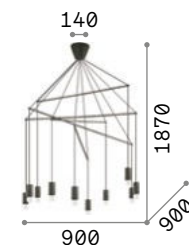

Fish

Black varnished metal ceiling rose, pole and diffuser. Steel cable with chromed metal support. Integrated LED with opal color screen.

LED LED source 3000 K, 20.000 h life.

IP20

6,790 Kg / 0,0377 m³
LED 37W / 2800 lm

LED LED source 3000 K, 20.000 h life.

284002 284019

IP20

2,500 Kg / 0,0165 m³
LED 16W / 1300 lm

284002 ■ Black
284019 ■ Brass

IP20

2,920 Kg / 0,0147 m³
E27 max 10 x 60W

158860 ■ Black

3000 K
900 lm
123899

IP20

1,670 Kg / 0,0096 m³
E27 max 6 x 60W

158815 ■ Black

3000 K
900 lm
123899