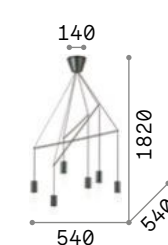

Fish

Black varnished metal ceiling rose, pole and diffuser. Steel cable with chromed metal support. Integrated LED with opal color screen.

LED LED source 3000 K, 20.000 h life.

IP20

6,790 Kg / 0,0377 m³
LED 37W / 2800 lm

LED LED source 3000 K, 20.000 h life.

284002 284019

IP20

2,500 Kg / 0,0165 m³
LED 16W / 1300 lm

284002 ■ Black
284019 ■ Brass

IP20

2,920 Kg / 0,0147 m³
E27 max 10 x 60W

158860 ■ Black

3000 K
900 lm
123899

IP20

1,670 Kg / 0,0096 m³
E27 max 6 x 60W

158815 ■ Black

3000 K
900 lm
123899