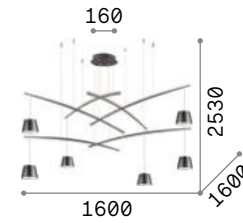

Fish

Black varnished metal ceiling rose, pole and diffuser. Steel cable with chromed metal support. Integrated LED with opal color screen.

LED LED source 3000 K, 20.000 h life.

IP20

6,790 Kg / 0,0377 m³
LED 37W / 2800 lm

196992 ■ Black

Pop

Metal ceiling cup, frame and bulb socket cover with black matt varnish finish. Cables adjustable in length.

Lucciola

Metal ceiling cap and suspended body powder painted or plated. Spheric satin acrylic diffuser. PVC cables with aluminium ceiling supports. Colours: brass or black.

LED LED source 3000 K, 20.000 h life.

284002 284019

IP20

2,500 Kg / 0,0165 m³
LED 16W / 1300 lm

284002 ■ Black
284019 ■ Brass

IP20

2,920 Kg / 0,0147 m³
E27 max 10 x 60W

158860 ■ Black

3000 K
900 lm
123899

IP20

1,670 Kg / 0,0096 m³
E27 max 6 x 60W

158815 ■ Black

3000 K
900 lm
123899