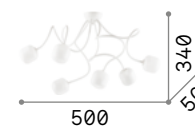

Pauline

Chrome metal frame. Clear blown hand-shaped and chrome glass decorative elements.

LED Bulbs LED G9 4W 3000 K included.
Cod. **209043**

IP20

3,500 Kg / 0,0380 m³
G9 max 5 x 40W

111117 Smoky Grey

3000 K
510 lm

305486

Multiflex

Metal structure finished with matt paint. Flexible metal arms covered with rubber.

IP20

4,330 Kg / 0,0353 m³
E14 max 8 x 28W

159010 Color

3000 K
420 lm

101217

P. 175

Octopus

Metal base with matt finish. Flexible arms covered with white or multicolor rubber. Blown and sandblasted clear glass diffusers.

LED Bulbs LED G9 4W 3000 K included.
Cod. **209043**

IP20

3,000 Kg / 0,0390 m³
G9 max 6 x 28W