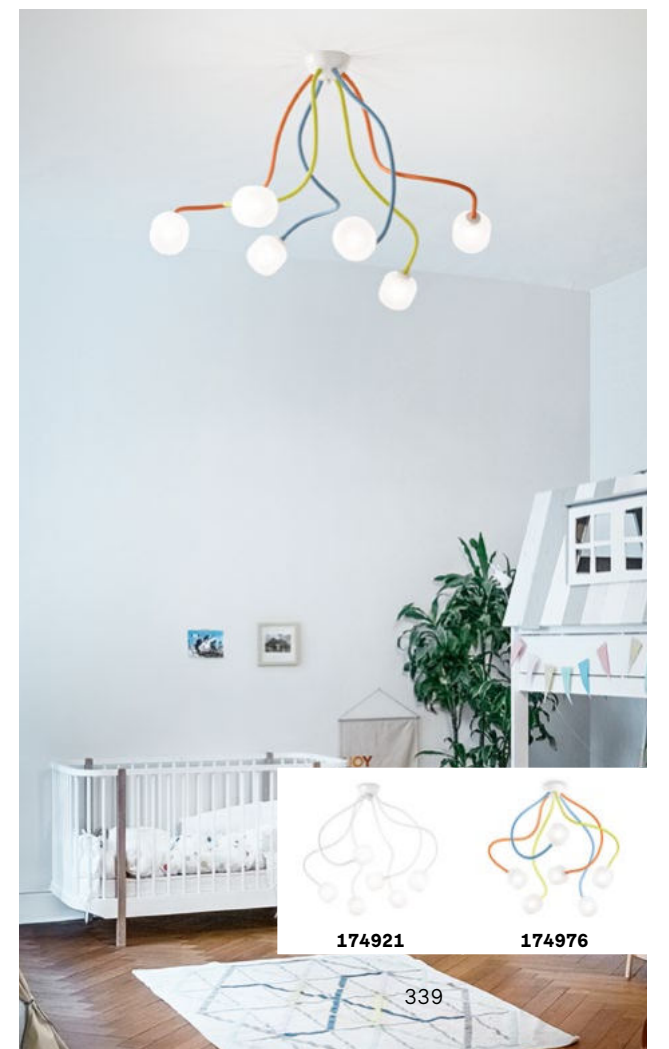

Pauline

Chrome metal frame. Clear blown hand-shaped and chrome glass decorative elements.

LED Bulbs LED G9 4W 3000 K included.
Cod. **209043**

IP20

3,500 Kg / 0,0380 m³
G9 max 5 x 40W

111117 Smoky Grey

3000 K
510 lm

P. 175

Octopus

Metal base with matt finish. Flexible arms covered with white or multicolor rubber. Blown and sandblasted clear glass diffusers.

LED Bulbs LED G9 4W 3000 K included.
Cod. **209043**

IP20

3,000 Kg / 0,0390 m³
G9 max 6 x 28W

174921 White
174976 Color

3000 K
510 lm

305486

174921

174976

339