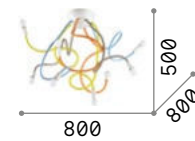

Pauline

Chrome metal frame. Clear blown hand-shaped and chrome glass decorative elements.

LED Bulbs LED G9 4W 3000 K included.
Cod. **209043**

IP20

3,500 Kg / 0,0380 m³
G9 max 5 x 40W

111117 Smoky Grey

3000 K
510 lm

305486

Multiflex

Metal structure finished with matt paint. Flexible metal arms covered with rubber.

IP20

4,330 Kg / 0,0353 m³
E14 max 8 x 28W

159010 Color

3000 K
420 lm

101217

P. 175

Octopus

Metal base with matt finish. Flexible arms covered with white or multicolor rubber. Blown and sandblasted clear glass diffusers.

LED Bulbs LED G9 4W 3000 K included.
Cod. **209043**

IP20

3,000 Kg / 0,0390 m³
G9 max 6 x 28W