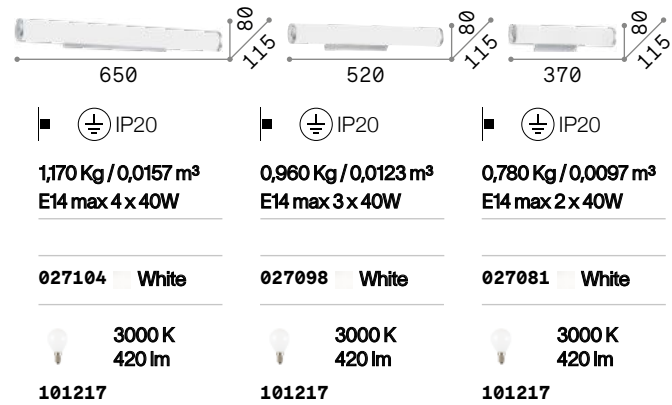

Camerino

Aluminum base. White blown acid-etched glass diffuser closed on both sides with transparent acrylic ends.

Pretty

Powder-coated aluminum base and side elements. Shiny opal color polycarbonate cylindrical diffuser. Available finish: white.

LED LED source 3000 K, 50.000 h life.

IP54 Protection degree IP54.

Privè

Totally metal body with different finishes. The absence of diffuser allows putting on a wide range of E14 bulbs.