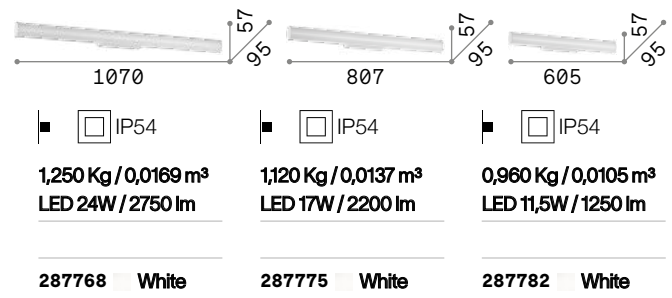

Camerino

Aluminum base. White blown acid-etched glass diffuser closed on both sides with transparent acrylic ends.

Pretty

Powder-coated aluminum base and side elements. Shiny opal color polycarbonate cylindrical diffuser. Available finish: white.

LED LED source 3000 K, 50.000 h life.

IP54 Protection degree IP54.

Privè

Totally metal body with different finishes. The absence of diffuser allows putting on a wide range of E14 bulbs.