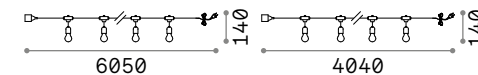

1,530 Kg / 0,0068 m³
E27 max 10 x 15W

0,600 Kg / 0,0049 m³
E27 max 5 x 15W

246796 Black

159836 Black

101286

101286