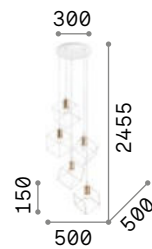

## Citrus

Body with painted multilevel wood elements. Power cable coated with black fabric.

0,660 Kg / 0,0173 m<sup>3</sup>  
E27 max 1x60W

159843 Wood

3000 K  
910 lm  
119571

0,720 Kg / 0,0242 m<sup>3</sup>  
E27 max 1x60W

159850 Wood

3000 K  
910 lm  
119571

0,510 Kg / 0,0148 m<sup>3</sup>  
E27 max 1x60W

159867 Wood

3000 K  
910 lm  
119571

## Ice

Matt white or black varnished metal ceiling rose and frame. Metal bulb socket cover with satin brass finish. PVC power cable.

2,920 Kg / 0,0345 m<sup>3</sup>  
E27 max 5x60W

237671 White  
237664 Black