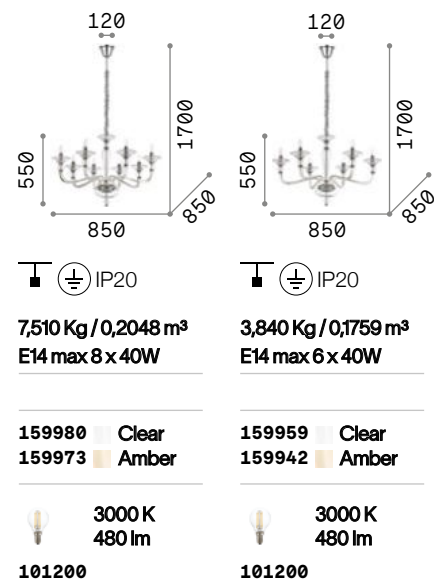

## Danieli

Chrome or gold metal frame.  
Amber or transparent blown glass decorative elements. Velvet chain cover.