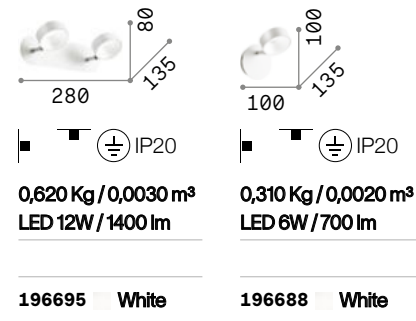

# Oby

Matt white varnished metal frame with chromed junctions. Adjustable body with white plastic diffuser.

**LED** LED source 3000 K, 20.000 h life.

P. 325

# Alfa

Metal structure with antique brass, satin white or satin nickel finish. Reflecting body is adjustable by rotation of the stem and inclination of the turning point.

**LED** Bulbs LED GU10 7W 3000 K included.  
Cod. 123943

# Barber

Total metal base, junction and bulb socket cover. Adjustable body. Available version antique brass.

**LED** Bulbs LED GU10 7W 3000 K included.  
Cod. 123943

# Slem

Metal structure with white, chrome or satin nickel. Adjustable body: rotational and axially movable stem valve.

**LED** Bulbs LLED GU10 7W 3000 K included.  
Cod. 123943

P. 330