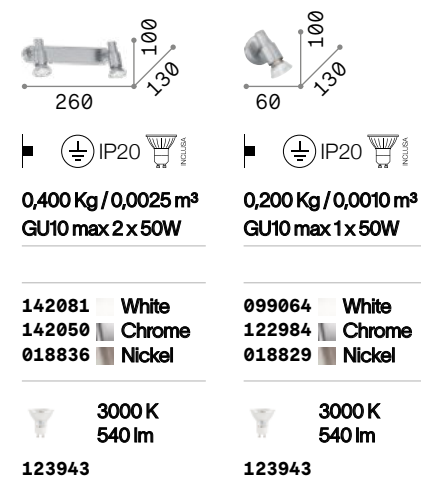

# Oby

Matt white varnished metal frame with chromed junctions. Adjustable body with white plastic diffuser.

**LED** LED source 3000 K, 20.000 h life.

P. 325

# Alfa

Metal structure with antique brass, satin white or satin nickel finish. Reflecting body is adjustable by rotation of the stem and inclination of the turning point.

**LED** Bulbs LED GU10 7W 3000 K included.  
Cod. 123943

# Barber

Total metal base, junction and bulb socket cover. Adjustable body. Available version antique brass.

**LED** Bulbs LED GU10 7W 3000 K included.  
Cod. 123943

# Slem

Metal structure with white, chrome or satin nickel. Adjustable body: rotational and axially movable stem valve.

**LED** Bulbs LLED GU10 7W 3000 K included.  
Cod. 123943

P. 330