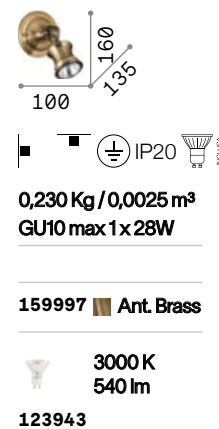

# Oby

Matt white varnished metal frame with chromed junctions. Adjustable body with white plastic diffuser.

**LED** LED source 3000 K, 20.000 h life.

P. 325

# Alfa

Metal structure with antique brass, satin white or satin nickel finish. Reflecting body is adjustable by rotation of the stem and inclination of the turning point.

**LED** Bulbs LED GU10 7W 3000 K included.  
Cod. 123943

# Barber

Total metal base, junction and bulb socket cover. Adjustable body. Available version antique brass.

**LED** Bulbs LED GU10 7W 3000 K included.  
Cod. 123943

# Slem

Metal structure with white, chrome or satin nickel. Adjustable body: rotational and axially movable stem valve.

**LED** Bulbs LLED GU10 7W 3000 K included.  
Cod. 123943

P. 330