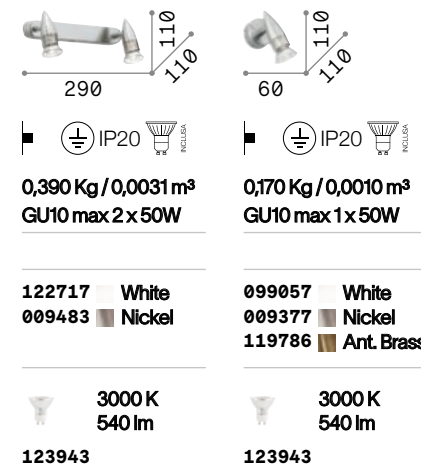

# Oby

Matt white varnished metal frame with chromed junctions. Adjustable body with white plastic diffuser.

**LED** LED source 3000 K, 20.000 h life.

P. 325

# Alfa

Metal structure with antique brass, satin white or satin nickel finish. Reflecting body is adjustable by rotation of the stem and inclination of the turning point.

**LED** Bulbs LED GU10 7W 3000 K included.  
Cod. 123943

# Barber

Total metal base, junction and bulb socket cover. Adjustable body. Available version antique brass.

**LED** Bulbs LED GU10 7W 3000 K included.  
Cod. 123943

# Slem

Metal structure with white, chrome or satin nickel. Adjustable body: rotational and axially movable stem valve.

**LED** Bulbs LLED GU10 7W 3000 K included.  
Cod. 123943

P. 330