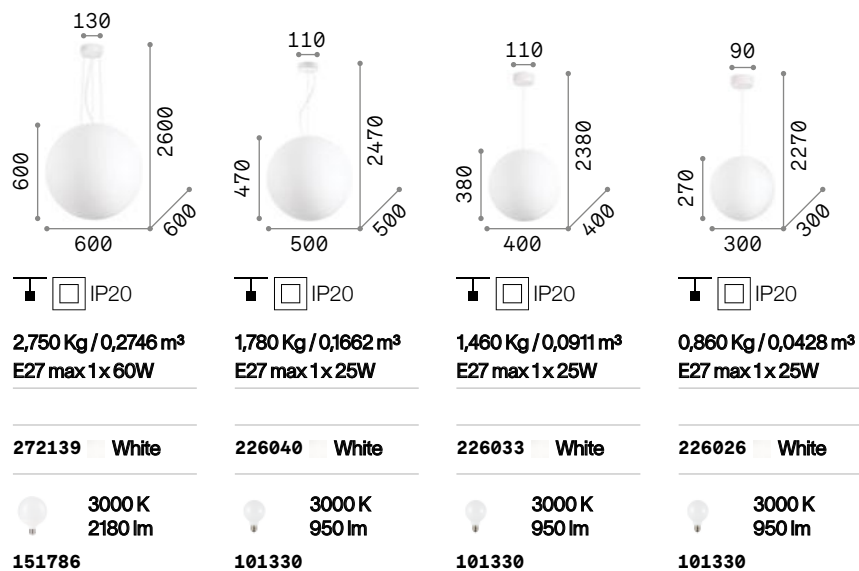

Carta

Matt white painted metal frame. Polycarbonate diffuser with paper effect covering. Power cable coated with fabric.

Boa

Matt white or black varnished metal frame. Power cable coated with fabric of 12 meter length with 6 cable holders. Blown acid-etched white glass diffuser.