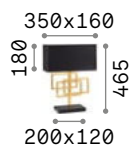

Nordik

Matt black varnished metal frame. Golden PVC foil shade covered with black fabric.

 Lamp with integrated switch.

 IP20

1,220 Kg / 0,0504 m³
E27 max 1x60W

161686 ■ Black

 3000 K
910 lm

119571 P. 192 P. 450 P. 560

Luxury

Brass finished metal frame. Matt black base. PVC shade with sides covered with black fabric.

 Lamp with integrated switch.

 IP20

2,890 Kg / 0,0333 m³
E27 max 1x60W

201115 ■ Brass

 3000 K
910 lm

119571 P. 450 P. 561

 IP20

2,180 Kg / 0,0431 m³
E14 max 2 x 40W

075532 ■ White

 3000 K
420 Lm

101217

 IP20

0,830 Kg / 0,0109 m³
G9 max 1 x 40W

075525 ■ White