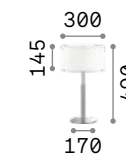

Nordik

Matt black varnished metal frame. Golden PVC foil shade covered with black fabric.

 Lamp with integrated switch.

 IP20

1,220 Kg / 0,0504 m³
E27 max 1x60W

161686 ■ Black

 3000 K
910 lm

119571 P. 192 P. 450 P. 560

Luxury

Brass finished metal frame. Matt black base. PVC shade with sides covered with black fabric.

 Lamp with integrated switch.

 IP20

2,890 Kg / 0,0333 m³
E27 max 1x60W

201115 ■ Brass

 3000 K
910 lm

119571 P. 450 P. 561

Hilton

Chrome metal frame. PVC foil shade covered in fabric. Transparent, sandblasted glass diffuser.

 Bulbs LED G9 4W 3000 K included in 075525 model. Cod. 209043

 Lamp with integrated switch.

P. 195 P. 448 P. 563

 IP20

2,180 Kg / 0,0431 m³
E14 max 2 x 40W

075532 ■ White

 3000 K
420 Lm

101217

 IP20

0,830 Kg / 0,0109 m³
G9 max 1 x 40W

075525 ■ White