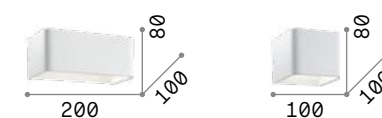

Cube

Heat sink body made of aluminum sheet of 6 mm thickness. Powder coated. Integrated LED.

LED LED source 3000 K, 30.000 h life.

■ \oplus IP20	■ \oplus IP20
1,390 Kg / 0,0055 m³ LED 14,5W / 1900 lm	0,800 Kg / 0,0028 m³ LED 8W / 950 lm

161792 White	161785 White
---------------------	---------------------

Balance new

Powder coated aluminum frame. Adjustable diffuser with clear glass, frosted inside. Finishes: white, black.

LED LED source 3000 K, 30.000 h life.

Virtus

Powder coated metal frame. Satin acrylic diffuser. Up, down and frontal diffuse light emission. Color: white.

LED LED source 3000/4000 K, 15.000 h life.

■ \oplus IP20

0,980 Kg / 0,0035 m³
LED 17W / 1800/1900 Lm

267760 White	3000K
255989 White	4000K

Click

Total powder coated aluminum body with white finish. Up-and-down reflector inside.

LED LED source 3000 K, 20.000 h life.

■ \oplus IP20

0,600 Kg / 0,0040 m³
LED 10,5W / 1050 lm