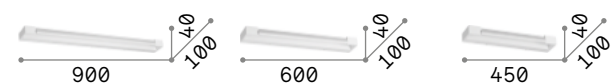

Cube

Heat sink body made of aluminum sheet of 6 mm thickness. Powder coated. Integrated LED.

LED LED source 3000 K, 30.000 h life.

■ \oplus IP20	■ \oplus IP20
1,390 Kg / 0,0055 m³ LED 14,5W / 1900 lm	0,800 Kg / 0,0028 m³ LED 8W / 950 lm

161792 White	161785 White
---------------------	---------------------

Balance new

Powder coated aluminum frame. Adjustable diffuser with clear glass, frosted inside. Finishes: white, black.

LED LED source 3000 K, 30.000 h life.

■ \oplus IP20	■ \oplus IP20	■ \oplus IP20
2,200 Kg / 0,0111 m³ LED 24W / 3100 lm	1,600 Kg / 0,0073 m³ LED 17W / 2200 lm	1,200 Kg / 0,0056 m³ LED 12W / 1450 lm

287584 White	new 287577 White	new 287560 White	new
321561 Black	new 321554 Black	new 321547 Black	new

Virtus

Powder coated metal frame. Satin acrylic diffuser. Up, down and frontal diffuse light emission. Color: white.

LED LED source 3000/4000 K, 15.000 h life.

■ \oplus IP20

0,980 Kg / 0,0035 m³
LED 17W / 1800/1900 Lm