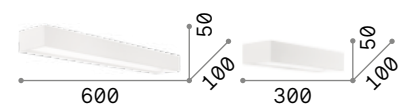

Cube

Heat sink body made of aluminum sheet of 6 mm thickness. Powder coated. Integrated LED.

LED LED source 3000 K, 30.000 h life.

■ \oplus IP20	■ \oplus IP20
1,390 Kg / 0,0055 m³ LED 14,5W / 1900 lm	0,800 Kg / 0,0028 m³ LED 8W / 950 lm

161792 White	161785 White
---------------------	---------------------

Balance new

Powder coated aluminum frame. Adjustable diffuser with clear glass, frosted inside. Finishes: white, black.

LED LED source 3000 K, 30.000 h life.

■ \oplus IP20	■ \oplus IP20	■ \oplus IP20
2,200 Kg / 0,0111 m³ LED 24W / 3100 lm	1,600 Kg / 0,0073 m³ LED 17W / 2200 lm	1,200 Kg / 0,0056 m³ LED 12W / 1450 lm

287584 White	new 287577 White	new 287560 White	new
321561 Black	new 321554 Black	new 321547 Black	new

Virtus

Powder coated metal frame. Satin acrylic diffuser. Up, down and frontal diffuse light emission. Color: white.

LED LED source 3000/4000 K, 15.000 h life.

■ \oplus IP20

0,980 Kg / 0,0035 m³
LED 17W / 1800/1900 Lm