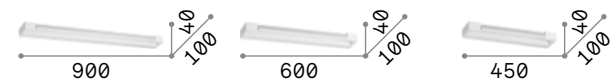

# Cube

Heat sink body made of aluminum sheet of 6 mm thickness. Powder coated. Integrated LED.

**LED** LED source 3000 K, 30.000 h life.

<p>■ IP20</p> <p>1,390 Kg / 0,0055 m<sup>3</sup> LED 14,5W / 1900 lm</p> <p>161792 White</p>	<p>■ IP20</p> <p>0,800 Kg / 0,0028 m<sup>3</sup> LED 8W / 950 lm</p> <p>161785 White</p>
--	--

# Balance new

Powder coated aluminum frame. Adjustable diffuser with clear glass, frosted inside. Finishes: white, black.

**LED** LED source 3000 K, 30.000 h life.

<p>■ IP20</p> <p>2,200 Kg / 0,0111 m<sup>3</sup> LED 24W / 3100 lm</p> <p>287584 White 321561 Black</p>	<p>■ IP20</p> <p>1,600 Kg / 0,0073 m<sup>3</sup> LED 17W / 2200 lm</p> <p>new 287577 White new 321554 Black</p>	<p>■ IP20</p> <p>1,200 Kg / 0,0056 m<sup>3</sup> LED 12W / 1450 lm</p> <p>new 287560 White new 321547 Black</p>
---	---	---

# Virtus

Powder coated metal frame. Satin acrylic diffuser. Up, down and frontal diffuse light emission. Color: white.

**LED** LED source 3000/4000 K, 15.000 h life.

<p>■ IP20</p> <p>0,980 Kg / 0,0035 m<sup>3</sup> LED 17W / 1800/1900 Lm</p> <p>267760 White 3000K 255989 White 4000K</p>
--

# Click

Total powder coated aluminum body with white finish. Up-and-down reflector inside.

**LED** LED source 3000 K, 20.000 h life.

<p>■ IP20</p> <p>0,600 Kg / 0,0040 m<sup>3</sup> LED 10,5W / 1050 lm</p> <p>017518 White</p>	<p>■ IP20</p> <p>0,400 Kg / 0,0019 m<sup>3</sup> LED 5,5W / 500 lm</p> <p>051444 White</p>
--	--