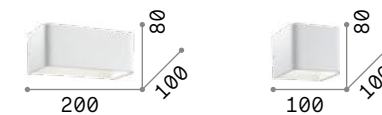

# Cube

Heat sink body made of aluminum sheet of 6 mm thickness. Powder coated. Integrated LED.

**LED** LED source 3000 K, 30.000 h life.

<p>■ IP20</p> <p>1,390 Kg / 0,0055 m<sup>3</sup> LED 14,5W / 1900 lm</p> <p>161792 White</p>	<p>■ IP20</p> <p>0,800 Kg / 0,0028 m<sup>3</sup> LED 8W / 950 lm</p> <p>161785 White</p>
--	--

# Balance new

Powder coated aluminum frame. Adjustable diffuser with clear glass, frosted inside. Finishes: white, black.

**LED** LED source 3000 K, 30.000 h life.

<p>■ IP20</p> <p>2,200 Kg / 0,0111 m<sup>3</sup> LED 24W / 3100 lm</p> <p>287584 White 321561 Black</p>	<p>■ IP20</p> <p>1,600 Kg / 0,0073 m<sup>3</sup> LED 17W / 2200 lm</p> <p>new 287577 White new 321554 Black</p>	<p>■ IP20</p> <p>1,200 Kg / 0,0056 m<sup>3</sup> LED 12W / 1450 lm</p> <p>new 287560 White new 321547 Black</p>
---	---	---

# Virtus

Powder coated metal frame. Satin acrylic diffuser. Up, down and frontal diffuse light emission. Color: white.

**LED** LED source 3000/4000 K, 15.000 h life.

<p>■ IP20</p> <p>0,980 Kg / 0,0035 m<sup>3</sup> LED 17W / 1800/1900 Lm</p> <p>267760 White 3000K 255989 White 4000K</p>
--

# Click

Total powder coated aluminum body with white finish. Up-and-down reflector inside.

**LED** LED source 3000 K, 20.000 h life.

<p>■ IP20</p> <p>0,600 Kg / 0,0040 m<sup>3</sup> LED 10,5W / 1050 lm</p> <p>017518 White</p>	<p>■ IP20</p> <p>0,400 Kg / 0,0019 m<sup>3</sup> LED 5,5W / 500 lm</p> <p>051444 White</p>
--	--