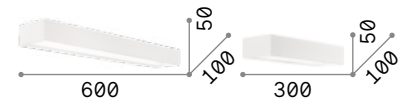

# Cube

Heat sink body made of aluminum sheet of 6 mm thickness. Powder coated. Integrated LED.

**LED** LED source 3000 K, 30.000 h life.

<p>■ IP20</p> <p>1,390 Kg / 0,0055 m<sup>3</sup> LED 14,5W / 1900 lm</p> <p>161792 White</p>	<p>■ IP20</p> <p>0,800 Kg / 0,0028 m<sup>3</sup> LED 8W / 950 lm</p> <p>161785 White</p>
--	--

# Balance new

Powder coated aluminum frame. Adjustable diffuser with clear glass, frosted inside. Finishes: white, black.

**LED** LED source 3000 K, 30.000 h life.

<p>■ IP20</p> <p>2,200 Kg / 0,0111 m<sup>3</sup> LED 24W / 3100 lm</p> <p>287584 White 321561 Black</p>	<p>■ IP20</p> <p>1,600 Kg / 0,0073 m<sup>3</sup> LED 17W / 2200 lm</p> <p>new 287577 White new 321554 Black</p>	<p>■ IP20</p> <p>1,200 Kg / 0,0056 m<sup>3</sup> LED 12W / 1450 lm</p> <p>new 287560 White new 321547 Black</p>
---	---	---

# Virtus

Powder coated metal frame. Satin acrylic diffuser. Up, down and frontal diffuse light emission. Color: white.

**LED** LED source 3000/4000 K, 15.000 h life.

<p>■ IP20</p> <p>0,980 Kg / 0,0035 m<sup>3</sup> LED 17W / 1800/1900 Lm</p> <p>267760 White 3000K 255989 White 4000K</p>
--

# Click

Total powder coated aluminum body with white finish. Up-and-down reflector inside.

**LED** LED source 3000 K, 20.000 h life.

<p>■ IP20</p> <p>0,600 Kg / 0,0040 m<sup>3</sup> LED 10,5W / 1050 lm</p> <p>017518 White</p>	<p>■ IP20</p> <p>0,400 Kg / 0,0019 m<sup>3</sup> LED 5,5W / 500 lm</p> <p>051444 White</p>
--	--