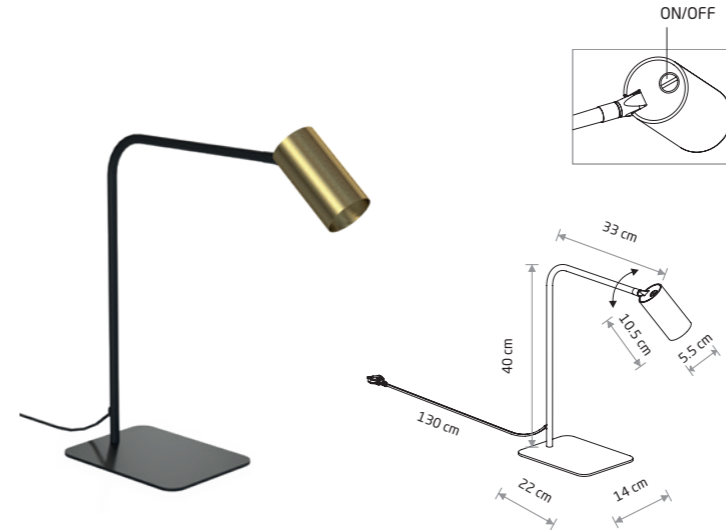

MONO 7712

MONO

painting steel, plastic ABS

- 7705 7708
- 7715 7718

2xGU10, max 10W only LED

solid brass, painting steel, plastic ABS

- 7712

2xGU10, max 10W only LED

MONO 7710

MONO 7711

MONO

painting steel, plastic ABS

- 7703 7706
- 7713 7716

1xGU10, max 10W only LED

solid brass, painting steel, plastic ABS

- 7710

1xGU10, max 10W only LED

MONO

painting steel, plastic ABS

- 7704 7707
- 7714 7717

1xGU10, max 10W only LED

solid brass, painting steel, plastic ABS

- 7711

1xGU10, max 10W only LED