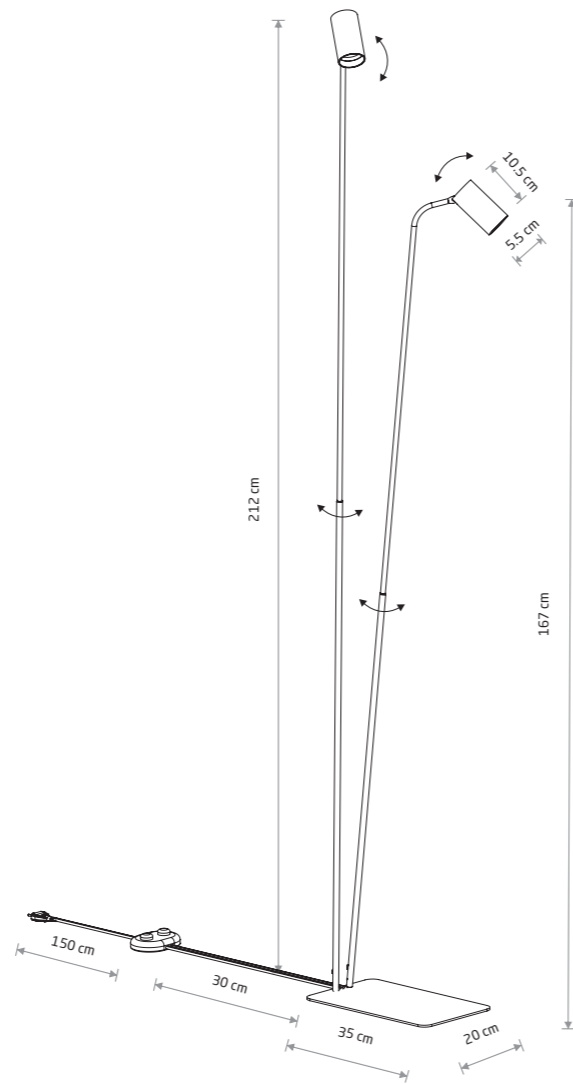

MONO 7712

MONO

painting steel, plastic ABS

- 7705 7708
- 7715 7718

2xGU10, max 10W only LED

solid brass, painting steel, plastic ABS

- 7712

2xGU10, max 10W only LED

MONO 7710

MONO 7711

MONO

painting steel, plastic ABS

- 7703 7706
- 7713 7716

1xGU10, max 10W only LED

solid brass, painting steel, plastic ABS

- 7710

1xGU10, max 10W only LED

MONO

painting steel, plastic ABS

- 7704 7707
- 7714 7717

1xGU10, max 10W only LED

solid brass, painting steel, plastic ABS

- 7711

1xGU10, max 10W only LED