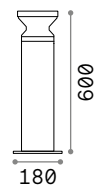

Torre new

Turned powder painted aluminum body with anthracite, white, coffee, grey or black. Plastic diffuser with opal effect.

IP65
2,600 Kg / 0,0307 m³
E27 max 1x15W

IP65
2,100 Kg / 0,0224 m³
E27 max 1x15W

IP65
0,870 Kg / 0,0054 m³
E27 max 1x15W

318714 321950 158891 186979 321981

321875 White	<small>new</small> 318721 White	<small>new</small> 318714 White
321851 Grey	<small>new</small> 321905 Grey	<small>new</small> 321950 Grey
321882 Anthracit.	<small>new</small> 162492 Anthracit.	158891 Anthracit.
321639 Black	<small>new</small> 186955 Black	186979 Black <small>new</small>
321868 Coffee	<small>new</small> 321929 Coffee	<small>new</small> 321981 Coffee <small>new</small>

187877 187884 187891

IP55
2,150 Kg / 0,0220 m³
GX53 max 1x10W

187877 White
187884 Grey
187891 Black

4000 K 1000 lm
154008