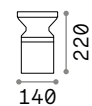

Torre new

Turned powder painted aluminum body with anthracite, white, coffee, grey or black. Plastic diffuser with opal effect.

IP65
2,600 Kg / 0,0307 m³
E27 max 1x15W

IP65
2,100 Kg / 0,0224 m³
E27 max 1x15W

IP65
0,870 Kg / 0,0054 m³
E27 max 1x15W

318714 321950 158891 186979 321981

321875 White	<small>new</small> 318721 White	<small>new</small> 318714 White
321851 Grey	<small>new</small> 321905 Grey	<small>new</small> 321950 Grey
321882 Anthracit.	<small>new</small> 162492 Anthracit.	158891 Anthracit.
321639 Black	<small>new</small> 186955 Black	186979 Black <small>new</small>
321868 Coffee	<small>new</small> 321929 Coffee	<small>new</small> 321981 Coffee <small>new</small>