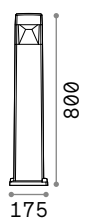

Torre new

Turned powder painted aluminum body with anthracite, white, coffee, grey or black. Plastic diffuser with opal effect.

IP65
2,600 Kg / 0,0307 m³
E27 max 1x15W

IP65
2,100 Kg / 0,0224 m³
E27 max 1x15W

187877 187884 187891

IP55
2,150 Kg / 0,0220 m³
GX53 max 1x10W

187877 White
187884 Grey
187891 Black

4000 K 1000 lm
154008