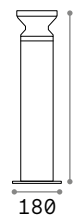

Torre new

Turned powder painted aluminum body with anthracite, white, coffee, grey or black. Plastic diffuser with opal effect.

IP65
2,600 Kg / 0,0307 m³
E27 max 1x15W

IP65
2,100 Kg / 0,0224 m³
E27 max 1x15W

IP65
0,870 Kg / 0,0054 m³
E27 max 1x15W

318714 321950 158891 186979 321981

321875 White	<small>new</small> 318721 White	<small>new</small> 318714 White
321851 Grey	<small>new</small> 321905 Grey	<small>new</small> 321950 Grey
321882 Anthracit.	<small>new</small> 162492 Anthracit.	158891 Anthracit.
321639 Black	<small>new</small> 186955 Black	186979 Black <small>new</small>
321868 Coffee	<small>new</small> 321929 Coffee	<small>new</small> 321981 Coffee <small>new</small>

187877 187884 187891

IP55
2,150 Kg / 0,0220 m³
GX53 max 1x10W

187877 White
187884 Grey
187891 Black

4000 K 1000 lm
154008