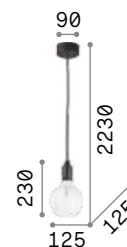

# Frida

Metal ceiling cup and bulb socket cover with plated or matt varnish finish. Power cable coated with black fabric.

IP20

0,320 Kg / 0,0015 m<sup>3</sup>  
E27 max 1x60W

139432 Chrome  
139425 Black  
122106 Copper  
122083 Ant. Brass

# Doc

Metal ceiling cup and bulb socket cover with various finishes. Power cable coated with black fabric. Switcher integrated to the bulb socket.

Lamp with integrated switch.

IP20

0,220 Kg / 0,0015 m<sup>3</sup>  
E27 max 1x60W

# Edison

Metal ceiling cup and bulb holder with matt white or black varnish finish. Electrical cable coated with fabric.

Bulbs LED E27 8W Globo D125  
trasparente 3000 K included.  
Cod. 101347

P. 428

IP20

0,320 Kg / 0,0098 m<sup>3</sup>  
E27 max 1x60W

113302 White  
113319 Black

3000 K  
1020 lm

101347